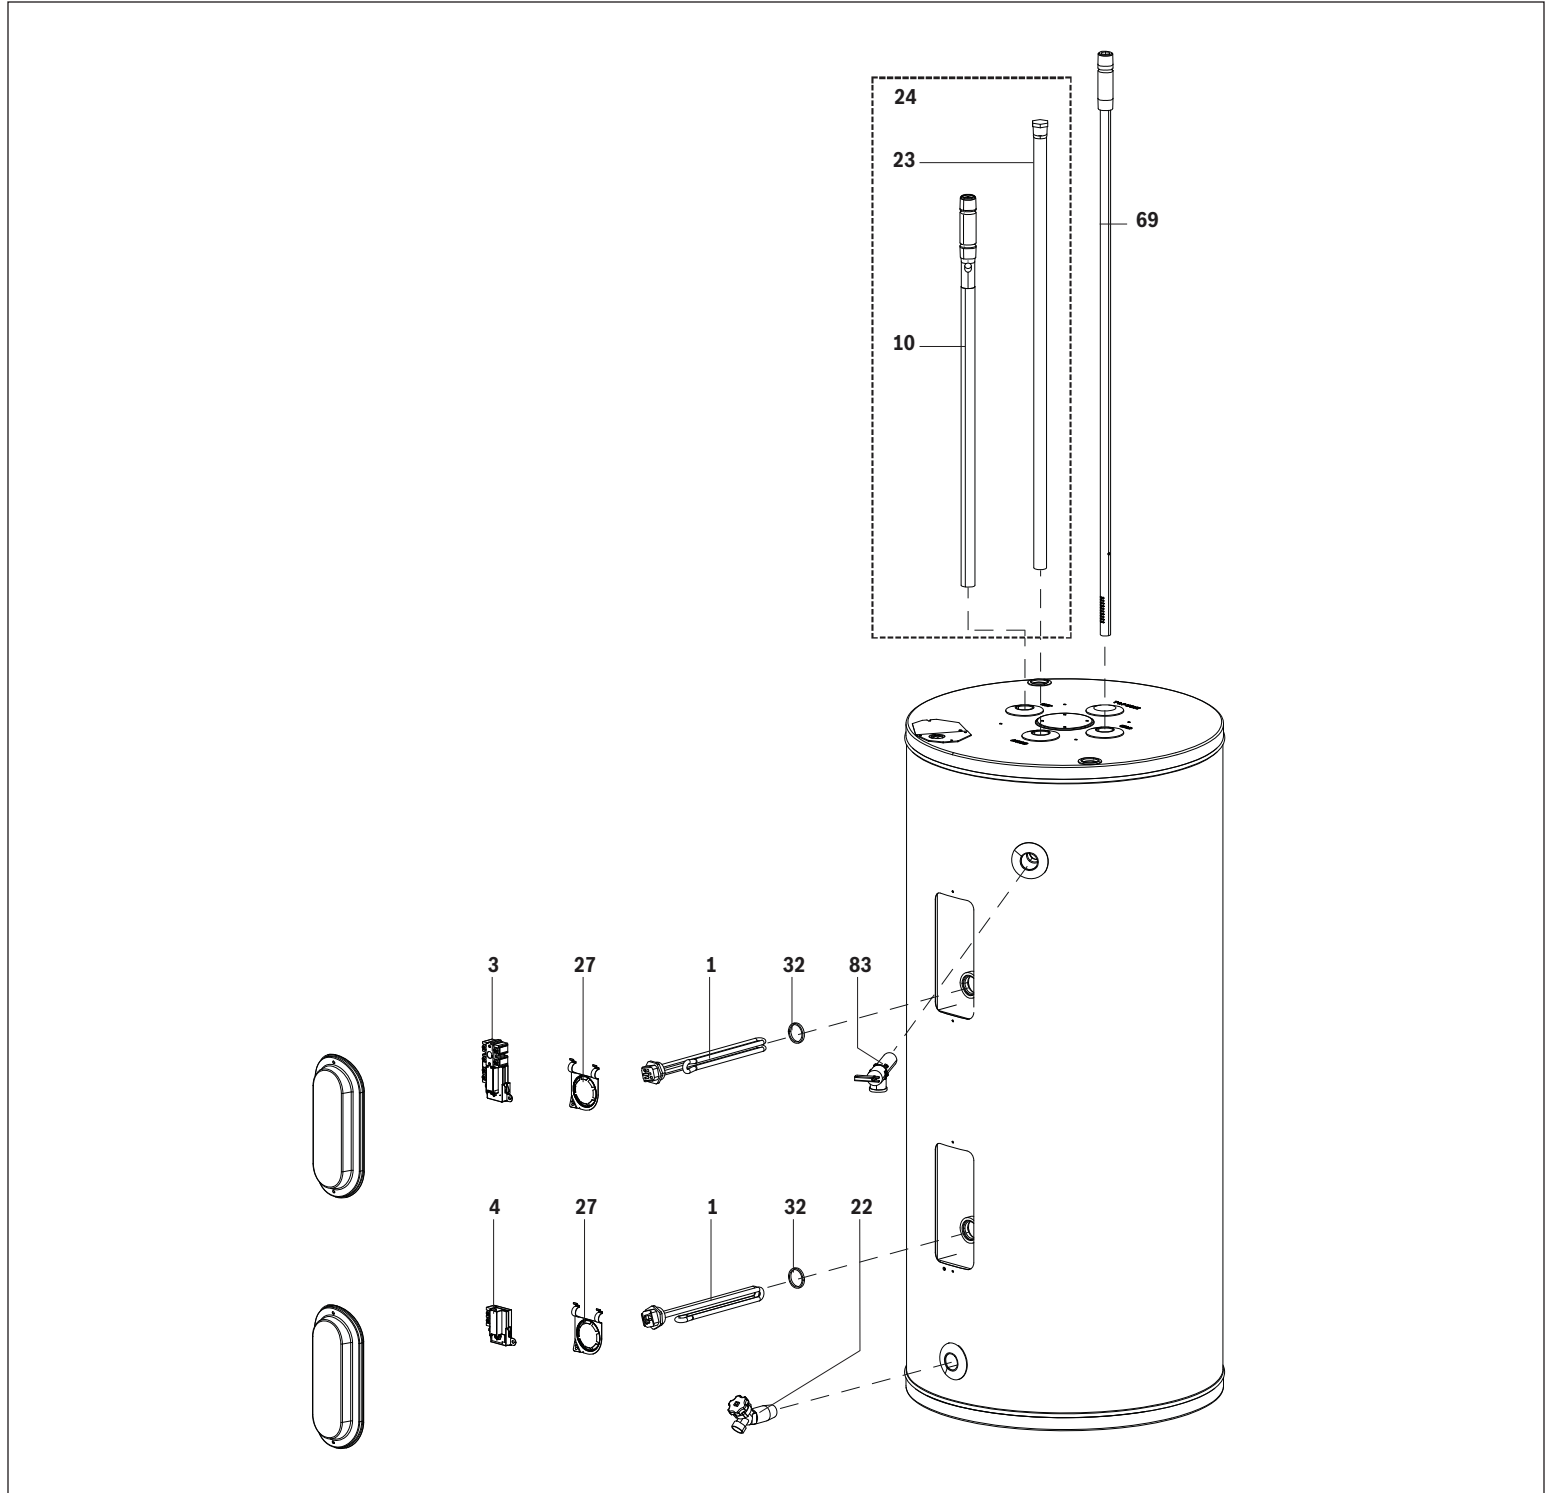

Bosch Tronic 5000T ES30M | ES40M | ES50M | ES40T | ES50T | ES40LB | ES50LB Electric Water Heaters

BOSCH

Bosch Thermotechnology Corp.
Tel: 1-866-642-3198 Fax: 1-603-965-7581
www.bosch-thermotechnology.us